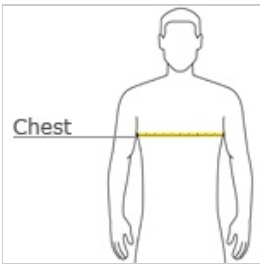

front

back

HOW TO MEASURE

CHEST

With arms down at sides, measure around the upper body, under arms and over the fullest part of the chest.

SIZE CHART

	XS	S	M	L	XL	2XL	3XL	4XL
Chest	32-34	35-37	38-40	41-43	44-46	47-49	50-53	54-57